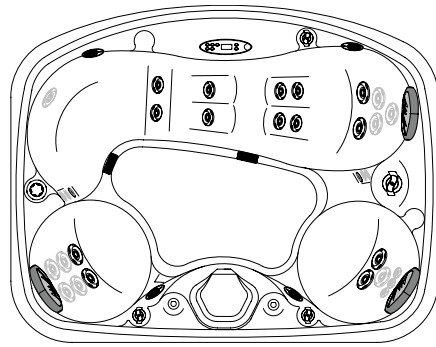

SPIRIT SPECIFICATIONS

Dimensions	84" x 66"
Height	35"
Corner Radius	12"
Seating Capacity/Positions	2/3
Weight Dry/Lbs.	460
Weight Full/Lbs.	2128
Water Capacity/Gallons	200
Total Therapy Jets	32
HK™8 Neck Jets	2
HK™8 Jets	3
HK™12 Jets	8
HK™16 Jets	15
HK™40 Jets (Whirlpool)*	4
Air Control	1
Tri-Zone Control	1
7-Button Control Panel	1
Filter Canister	1
Spa Frog®	1
Waterfall Features	2
Adagio™ Speakers (option)	4

* The whirlpool columns are powered by two jets in each column. The third bottom jets pictured are intake openings for ozone and Frog and have been moved to the footwell.

SPIRIT ZONE OPERATION

ZONE 1 (JETS 1)
Upper- and mid-back jets

ZONE 1 (JETS 2)
Lower- body and leg lounge jets

ZONE 1 (JETS 3)
H.O.T. Zone Pillar Whirlpool jets