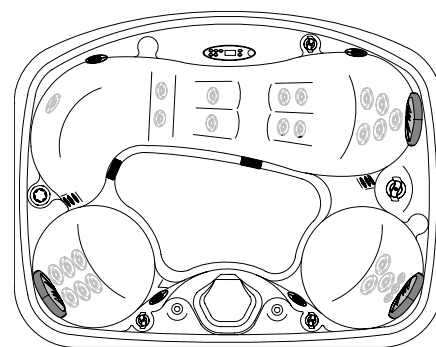

SPIRIT SPECIFICATIONS

Dimensions	84" x 66"
Height	35"
Corner Radius	12"
Seating Capacity/Positions	2/3
Weight Dry/Lbs.	460
Weight Full/Lbs.	2128
Water Capacity/Gallons	200
Total Therapy Jets	32
HK™8 Neck Jets	2
HK™8 Jets	3
HK™12 Jets	8
HK™16 Jets	15
HK™40 Jets (Whirlpool)*	4
Air Control	1
Tri-Zone Control	1
7-Button Control Panel	1
Filter Canister	1
Spa Frog®	1
Waterfall Features	2
Adagio™ Speakers (option)	4

* The whirlpool columns are powered by two jets in each column. The third bottom jets pictured are intake openings for ozone and Frog and have been moved to the footwell.

SPIRIT ZONE OPERATION

ZONE 1 (JETS 1)
Upper- and mid-back jets

ZONE 1 (JETS 2)
Lower- body and leg lounge jets

ZONE 1 (JETS 3)
H.O.T. Zone Pillar Whirlpool jets