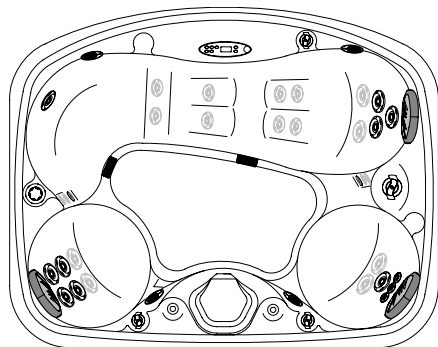

SPIRIT SPECIFICATIONS

Dimensions	84" x 66"
Height	35"
Corner Radius	12"
Seating Capacity/Positions	2/3
Weight Dry/Lbs.	460
Weight Full/Lbs.	2128
Water Capacity/Gallons	200
Total Therapy Jets	32
HK™8 Neck Jets	2
HK™8 Jets	3
HK™12 Jets	8
HK™16 Jets	15
HK™40 Jets (Whirlpool)*	4
Air Control	1
Tri-Zone Control	1
7-Button Control Panel	1
Filter Canister	1
Spa Frog®	1
Waterfall Features	2
Adagio™ Speakers (option)	4

* The whirlpool columns are powered by two jets in each column. The third bottom jets pictured are intake openings for ozone and Frog and have been moved to the footwell.

SPIRIT ZONE OPERATION

ZONE 1 (JETS 1)
Upper- and mid-back jets

ZONE 1 (JETS 2)
Lower- body and leg lounge jets

ZONE 1 (JETS 3)
H.O.T. Zone Pillar Whirlpool jets